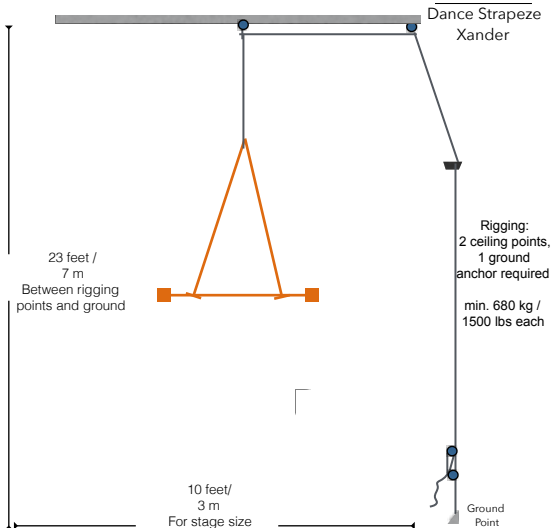

Technical Requirements

Notes

- Ideal ceiling height : 23 feet/ 7 metres
- Min. ceiling height : 16 feet / 4.8 metres
- Min. stage size : 10 feet/ 3 metres
- A private space must be available at least 1.5 hours before the performance for the preparation and warm-up of the artist (ideally with a mirror, bright lighting, heating, and room key or locker to protect personal belongings)
- Have a sound system available
- Have access to the ceiling or rigging points
- Duration of full number: 5 minutes